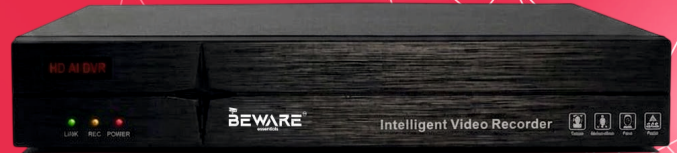

BEWARE 4 Channel DVR with 1 SATA

Model: BW-2602-04M-HD

Product Overview

The BEWARE 4 Channel DVR - 1 SATA is designed to manage and record surveillance footage from up to four CCTV cameras. Featuring H.265 video compression, HDMI & VGA output, and remote viewing capability, it ensures efficient recording and monitoring. Ideal for homes, offices, retail shops, and small security installations.

**Multi-Camera
Support**

**Large Recording
Capacity**

**Mobile & PC
Access**

**Efficient
Storage Usage**

**Dual Display
Support**

**Camera
Movement Control**

KEY FEATURES

- **4 Channel Video Input** - Supports up to 4 CCTV cameras
- **1 SATA HDD Support** - Up to 8TB storage capacity
- **H.264 / H.265 Compression** - Efficient storage & bandwidth usage
- **Remote Viewing Support** - Access via mobile and desktop devices
- **HDMI & VGA Output** - Dual display connectivity

TECHNICAL SPECIFICATIONS

SYSTEM	
Operating System:	Embedded Linux
Video Compression:	H.264 / H.265
Recording Mode:	Continuous / Motion / Scheduled
Operation Mode:	Pentaplex (Live, Record, Playback, Backup, Remote Access)
VIDEO & AUDIO	
Video Input:	4 Channel BNC
Video Output:	1 × HDMI / 1 × VGA
Audio Support:	Supported
Alarm Input:	4 Channel
Digital Zoom:	Supported
NETWORK & REMOTE MONITORING	
Network Interface:	1 × RJ45 (100 Mbps Ethernet)
Mobile Support:	Android / iOS
PC Support:	Windows / Mac
PTZ Control:	RS485 (Pelco-D / Pelco-P Protocol Support)
STORAGE	
HDD Interface:	1 × SATA
Maximum Storage:	Up to 8TB
BACKUP & CONNECTIVITY	
USB Ports:	Supported
Backup Method:	USB Disk / Network Backup
ELECTRICAL SPECIFICATIONS	
Power Supply:	12V / 3A